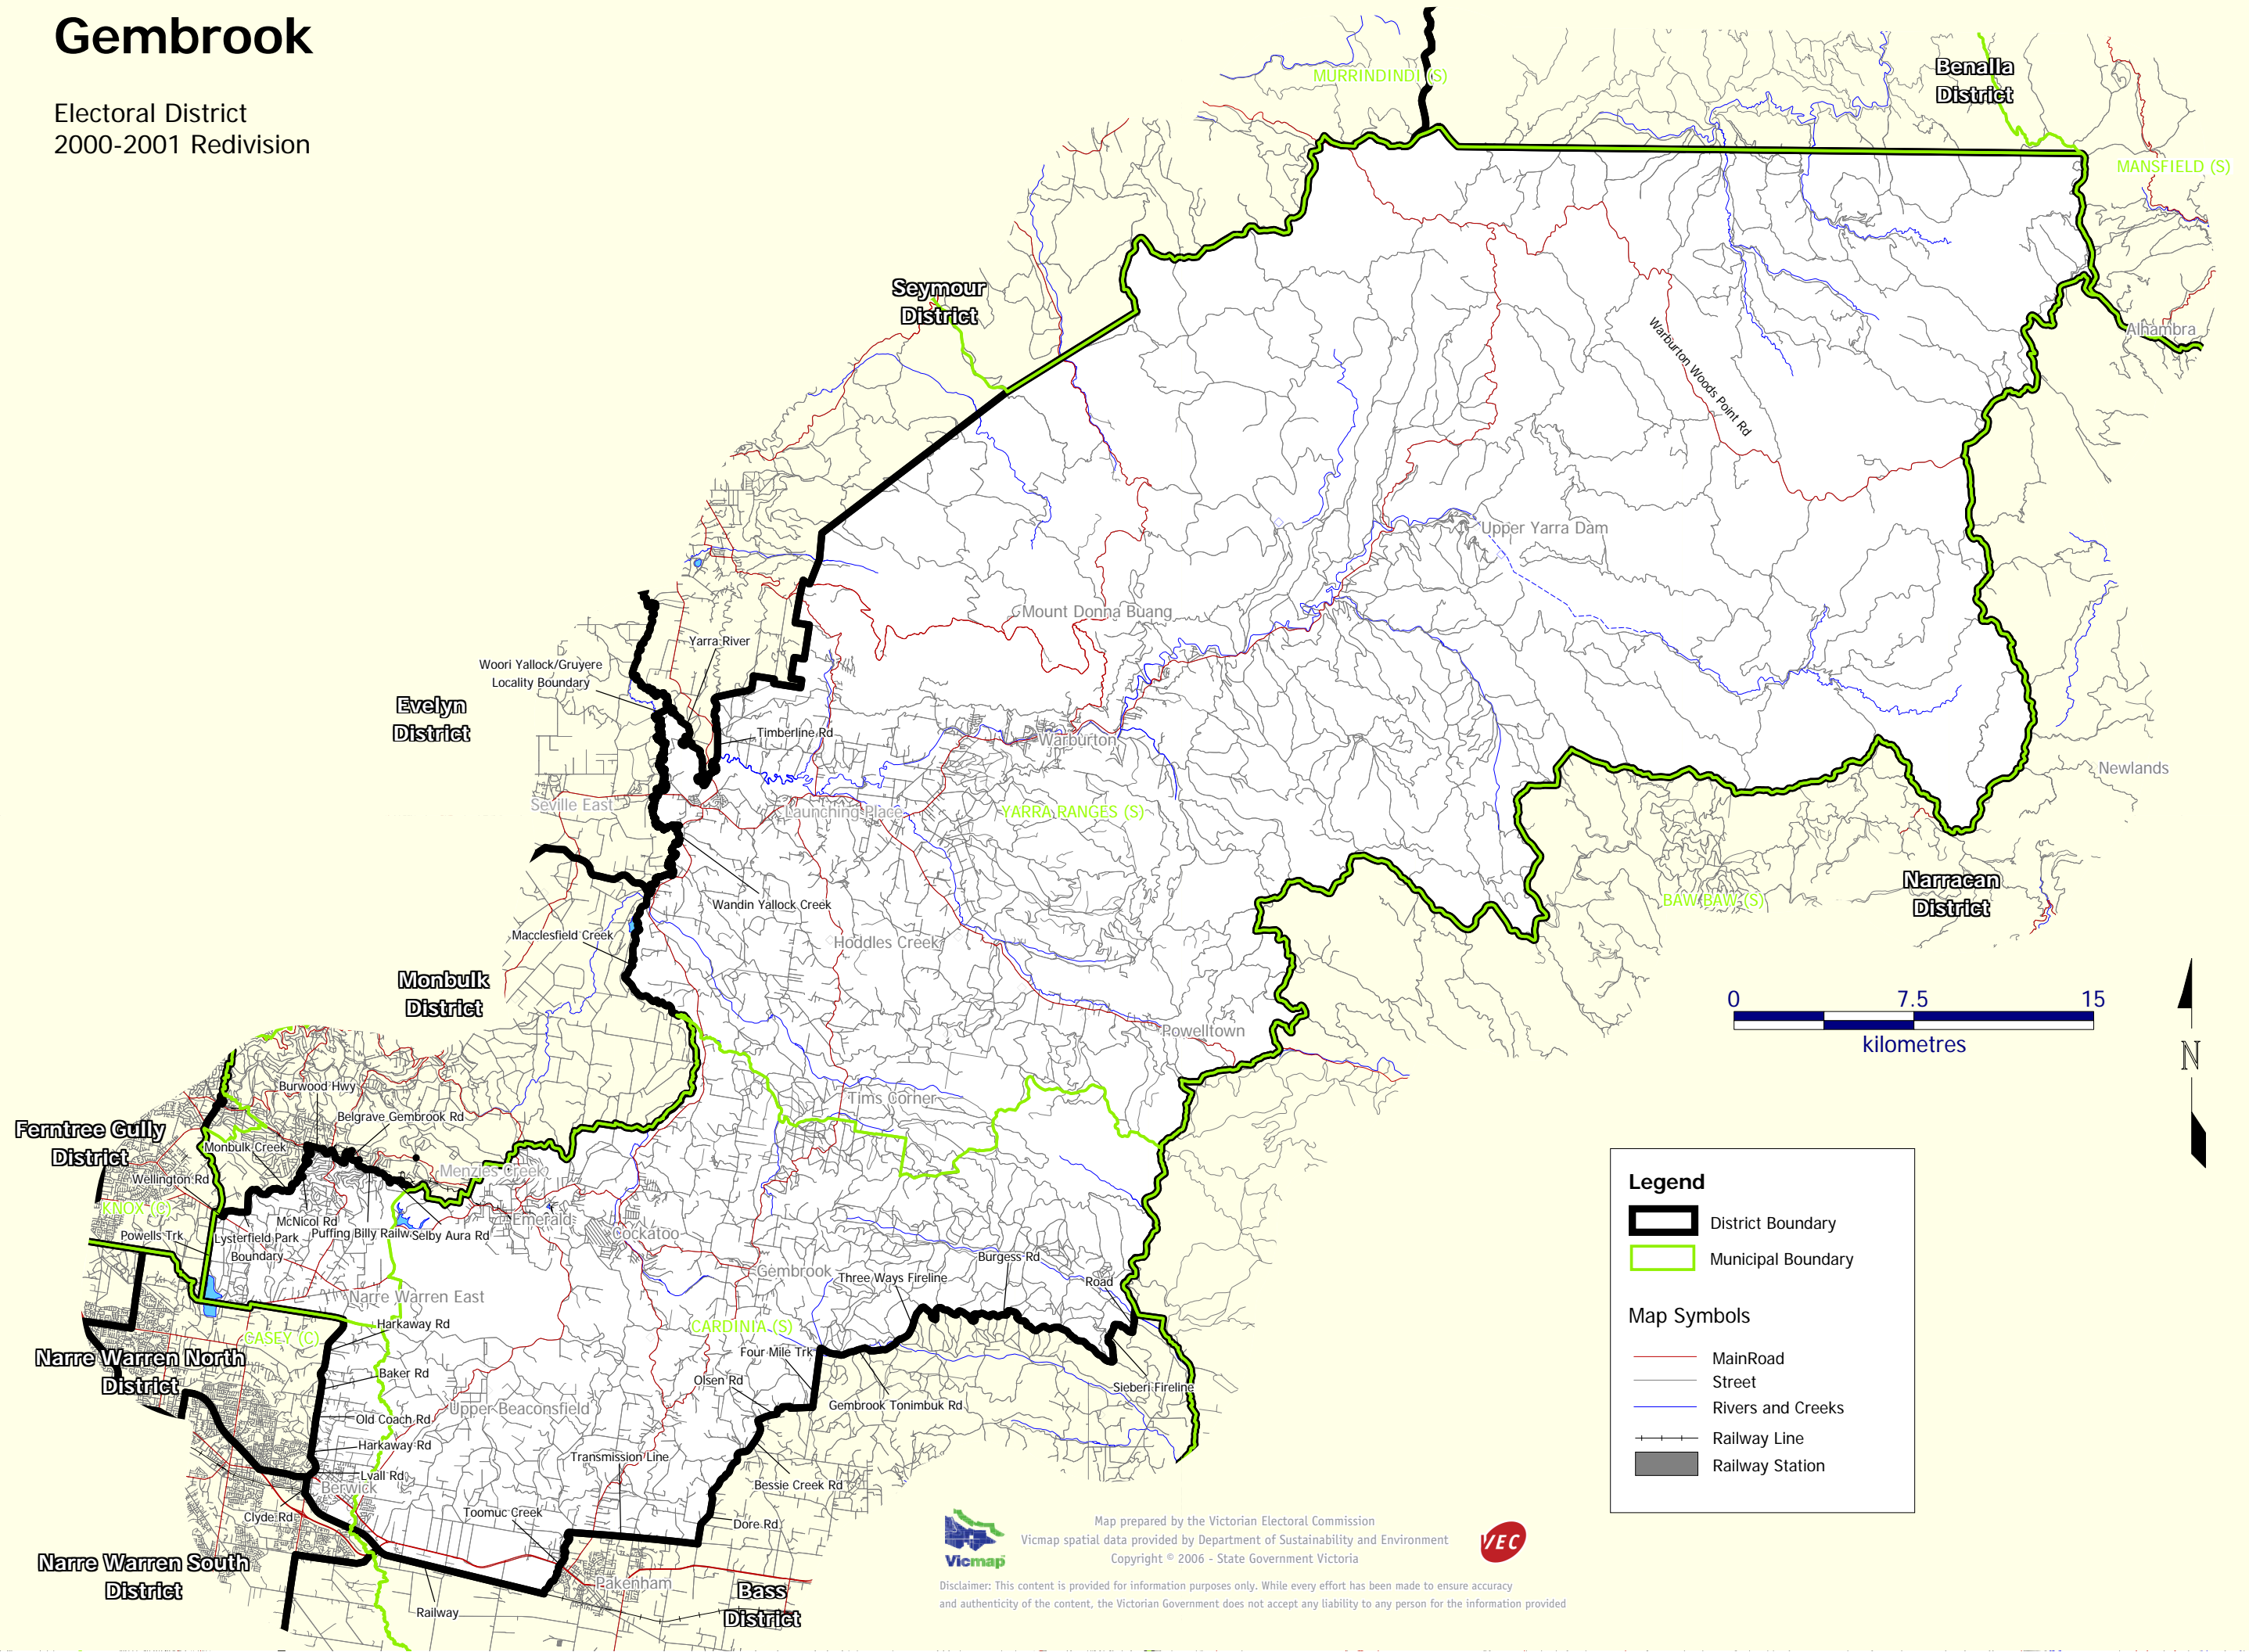

Gembrook

Electoral District
2000-2001 Redivision

Legend

- District Boundary
- Municipal Boundary

Map Symbols

- Main Road
- Street
- Rivers and Creeks
- Railway Line
- Railway Station

Map prepared by the Victorian Electoral Commission
Vicmap spatial data provided by Department of Sustainability and Environment
Copyright © 2006 - State Government Victoria